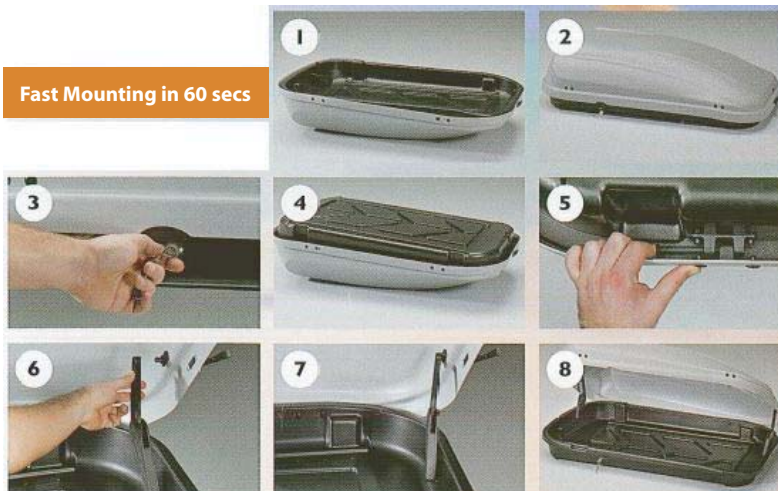

Size: 195cm L x 78cm W x 34cm H
Price: $799.00

Fast Mounting in 60 secs

LT 450

LT 450